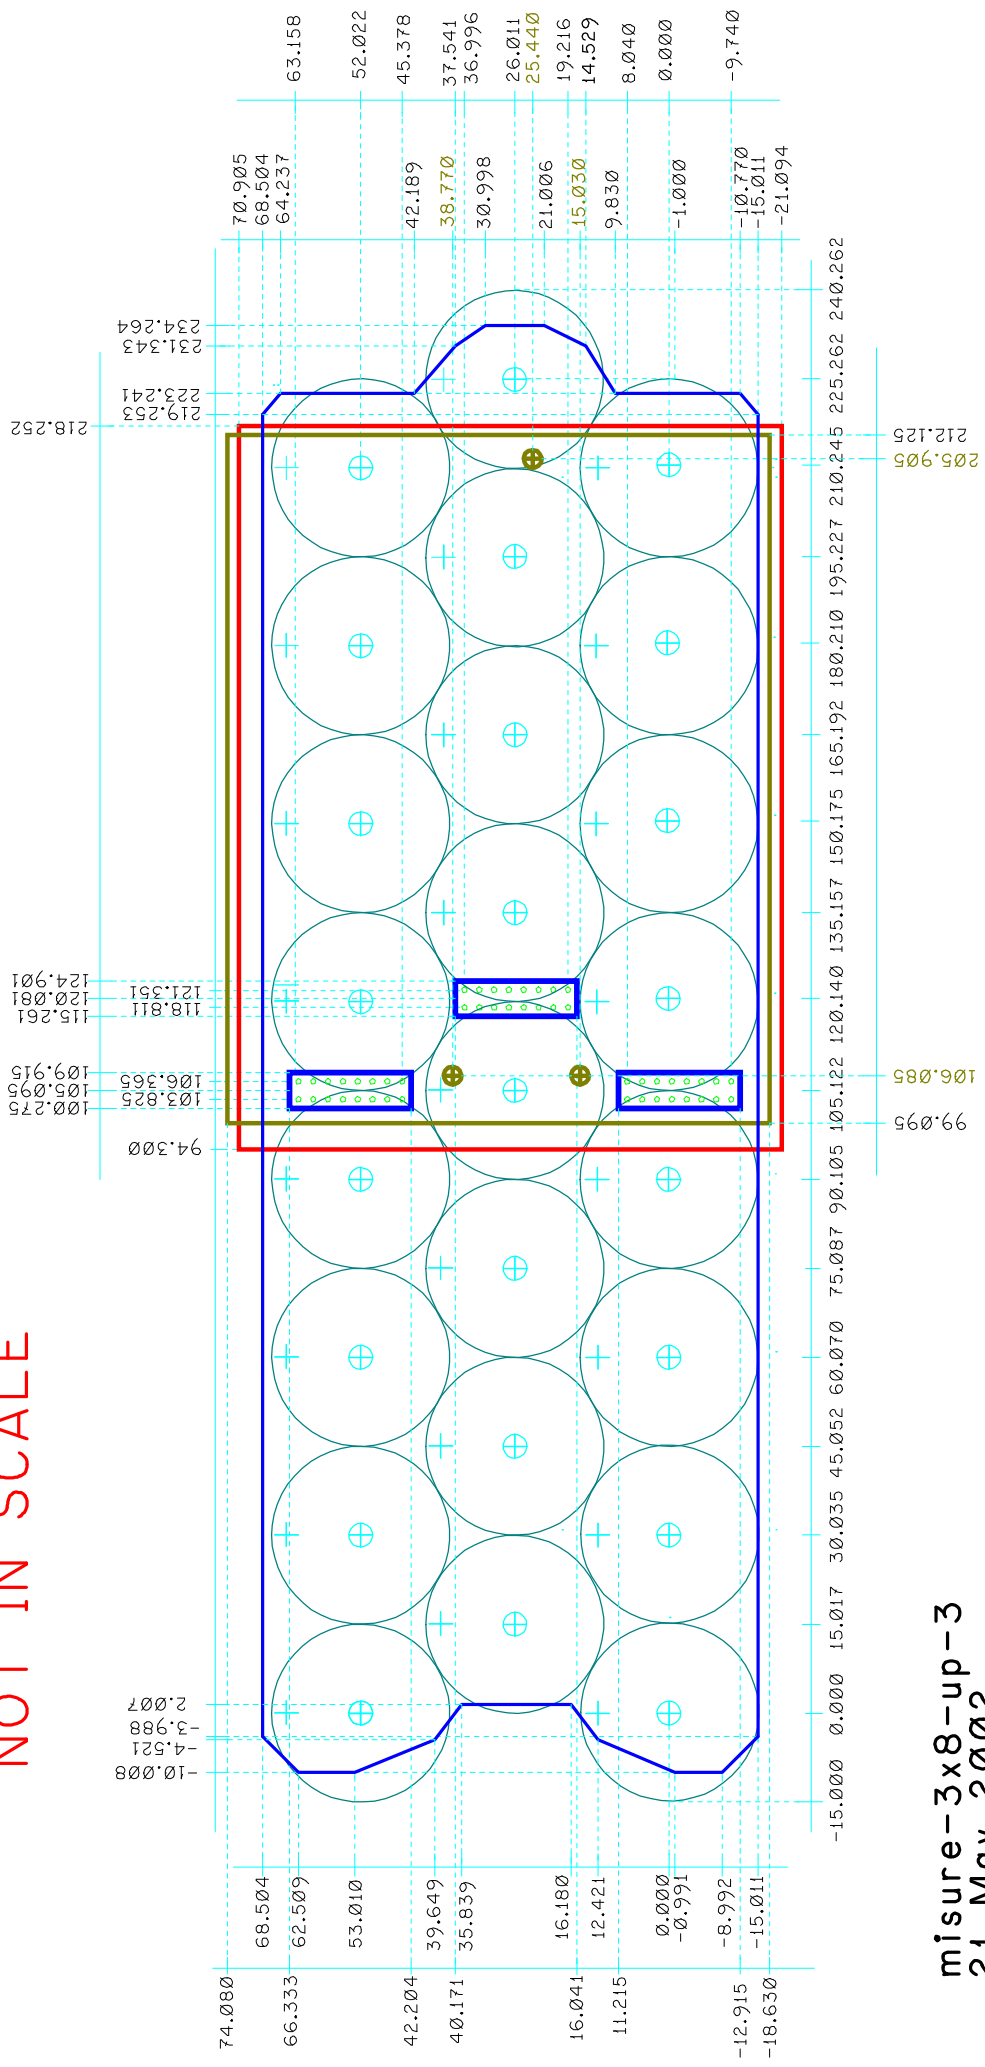

**NOT IN SCALE**

misure-3x8-up-3  
 21 May 2002  
 dimensions (mm)  
 E. Spirti, Roma3  
 (red shape -> mezz-lite version)  
 (green shape -> mezz MDT311 version with mounting holes)